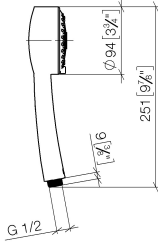

ST 050 304 6360

- shower with fixed riser projection 420mm
- Rain shower: PURE RAIN, max. flow rate 14 l/min (at 3 bar)
- Function from: 8 l/min
- rain shower Ø 200 mm
- rain shower with anti-scale system
- Hand shower: Three or five settings: COMPACT RAIN, COMPACT SOFT FLOW, COMPACT AQUAPRESSURE FLOW, max. flow rate 9 l/min (at 3 bar)
- spray head Ø 95mm
- rotary diverter for fixed-riser shower/hand shower
- height of fittings up to rain shower (bottom edge) 985mm
- height of fittings up to top edge of elbow 1160mm
- two-part push-on rosette Ø 65 mm
- rosette for shower holder Ø 65mm
- rosette for wall mounting Ø 60mm
- gauge 150 mm - 13 mm
- metal shower hose 1250mm with integrated anti-twist protection
- 1/2" connection
- Pipe diameter 20 mm

ST 050 304 6360

- Three settings: COMPACT RAIN, COMPACT SOFT FLOW, COMPACT AQUAPRESSURE FLOW, max. flow rate 9 l/min (at 3 bar)
- with anti-scale system
- spray head Ø 95mm
- 1/2" connection

Intrinsic protection against back flow.

MADISON Showerpipe with shower thermostat - Platinum

MADISON

ST 050 304 6360

ST 050 304 6360

mm [inches]

Flow rate chart

Certificates

LGA_18610.

ST 050 304 6360

- shower with fixed riser projection 420mm
- rain shower Ø 200 mm
- rain shower with anti-scale system
- max. rainshower flow 14 l/min
- Function from: 8 l/min
- rotary diverter for fixed-riser shower/hand shower
- height of fittings up to rain shower (bottom edge) 985mm
- height of fittings up to top edge of elbow 1160mm
- two-part push-on rosette Ø 65 mm
- rosette for shower holder Ø 65mm
- rosette for wall mounting Ø 60mm
- gauge 150 mm - 13 mm
- metal shower hose 1250mm with integrated anti-twist protection
- 1/2" connection
- Pipe diameter 20 mm