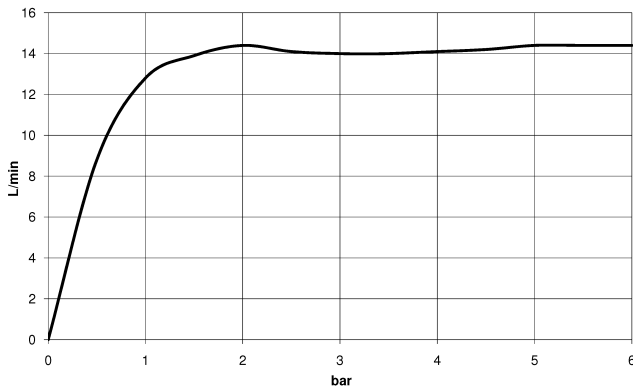

Intrinsic protection against back flow.

NOTE: The handles must be ordered separately from the fittings!

MADISON Showerpipe with shower thermostat - Platinum

MADISON

ST 050 304 6360

ST 050 304 6360

1:10

Flow rate chart