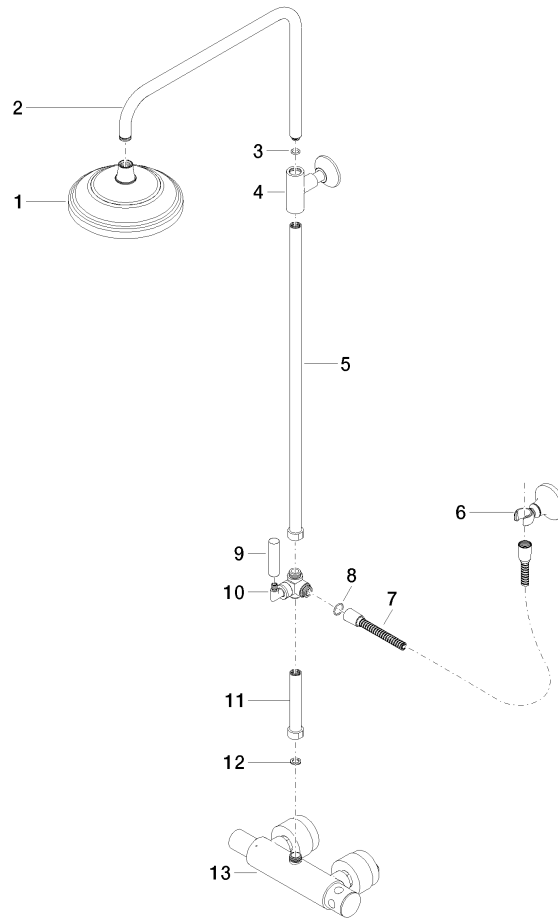

ST 050 304 6360

- shower with fixed riser projection 420mm
- rain shower Ø 200 mm
- rain shower with anti-scale system
- max. rainshower flow 14 l/min
- Function from: 8 l/min
- rotary diverter for fixed-riser shower/hand shower
- height of fittings up to rain shower (bottom edge) 985mm
- height of fittings up to top edge of elbow 1160mm
- two-part push-on rosette Ø 65 mm
- rosette for shower holder Ø 65mm
- rosette for wall mounting Ø 60mm
- gauge 150 mm - 13 mm
- metal shower hose 1250mm with integrated anti-twist protection
- 1/2" connection
- Pipe diameter 20 mm

Intrinsic protection against back flow.

NOTE: The handles must be ordered separately from the fittings!

MADISON Showerpipe with shower thermostat - Platinum

MADISON

ST 050 304 6360

ST 050 304 6360

1:10

Flow rate chart

Certificates

LGA_38665.

ST 050 304 6360

Parts for other finishes can be found here: [Chrome](#)

Spare parts list

No.	Item Number	Name	Quantity used	Delivery time
1	04 12 05 038 01-08	shower	1	60
2	04 28 22 101 20-08	spout	1	40
3	90 14 10 011 00 90	seal	1	2
4	90 17 11 037 01-08	holder	1	-
Spare part can no longer be ordered, please order the replacement item				
5	90 28 22 104 00-08	pipe	1	-
Spare part can no longer be ordered, please order the replacement item				
6	90 17 09 045 01-08	diverter	1	40
7	09 30 30 064-08	screw	1	40
8	09 18 20 011-08	base	1	40
9	09 28 22 013 90	pipe	1	2
10	11 170 370-08	MADISON Lever insert - Platinum	1	40
11	09 30 30 062-08	screw	1	40
12	09 14 10 122 90	seal	1	2
13	28 104 970-08	Metal shower hose 1/2" x 1/2" x 1250 mm - Platinum	1	40
14	28 050 410-08	holder	1	60
15	90 28 22 103 00-08	pipe	1	-
Spare part can no longer be ordered, please order the replacement item				
16	90 14 20 002 00 90	seal	1	2
17	04 17 01 044 01-08	fitting	1	40