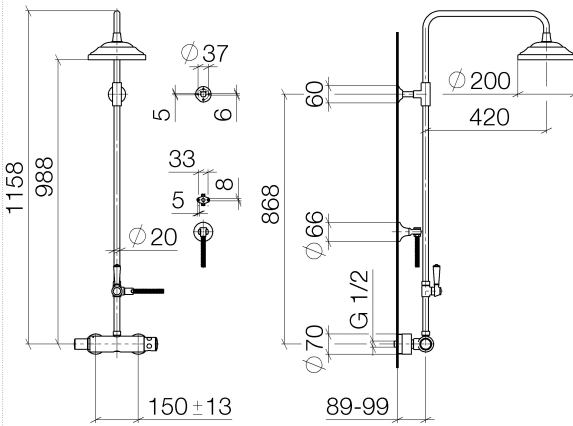

ST 050 304 6360

- shower with fixed riser projection 420mm
- rain shower Ø 200 mm
- rain shower with anti-scale system
- max. rainshower flow 14 l/min
- Function from: 8 l/min
- rotary diverter for fixed-riser shower/hand shower
- height of fittings up to rain shower (bottom edge) 985mm
- height of fittings up to top edge of elbow 1160mm
- two-part push-on rosette Ø 65 mm
- rosette for shower holder Ø 65mm
- rosette for wall mounting Ø 60mm
- gauge 150 mm - 13 mm
- metal shower hose 1250mm with integrated anti-twist protection
- 1/2" connection
- Pipe diameter 20 mm

Intrinsic protection against back flow.

NOTE: The handles must be ordered separately from the fittings!

MADISON Showerpipe with shower thermostat - Platinum

MADISON

ST 050 304 6360

ST 050 304 6360

1:10

Flow rate chart

Certificates

LGA_38665.

ST 050 304 6360

Parts for other finishes can be found here: [Chrome](#)

Spare parts list

No.	Item Number	Name	Quantity used	Delivery time
1	04 12 05 038 01-08	shower	1	60
2	04 28 22 101 20-08	spout	1	40
3	90 14 10 011 00 90	seal	1	2
4	90 17 11 037 01-08	holder	1	-
Spare part can no longer be ordered, please order the replacement item				
5	90 28 22 104 00-08	pipe	1	-
Spare part can no longer be ordered, please order the replacement item				
6	90 17 09 045 01-08	diverter	1	40
7	09 30 30 064-08	screw	1	40
8	09 18 20 011-08	base	1	40
9	09 28 22 013 90	pipe	1	2
10	11 170 370-08	MADISON Lever insert - Platinum	1	40
11	09 30 30 062-08	screw	1	40
12	09 14 10 122 90	seal	1	2
13	28 104 970-08	Metal shower hose 1/2" x 1/2" x 1250 mm - Platinum	1	40
14	28 050 410-08	holder	1	60
15	90 28 22 103 00-08	pipe	1	-
Spare part can no longer be ordered, please order the replacement item				
16	90 14 20 002 00 90	seal	1	2
17	04 17 01 044 01-08	fitting	1	40